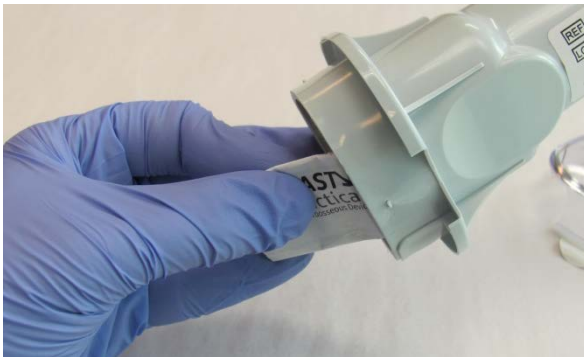

FASTTactical™

Remove the protective dome

Peel off the Lift n Peel lid

Pull out the instruction booklet

Tap into a cupped hand
(or on a surface)

Pull out the device

PM-211a